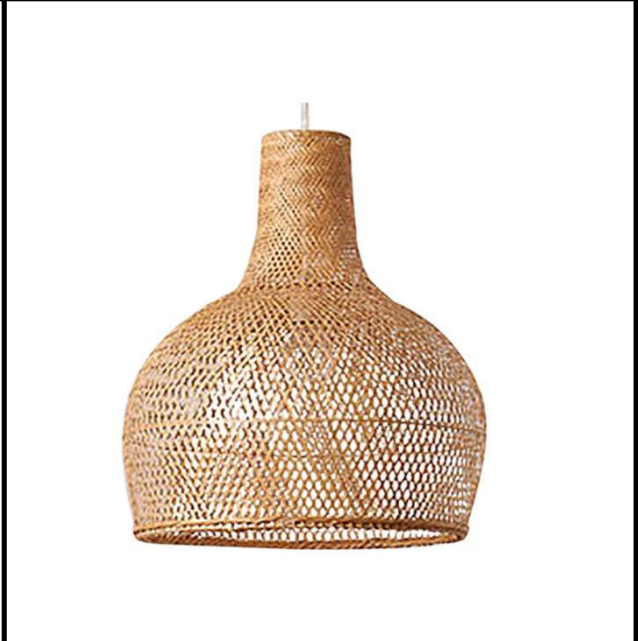

Sovitron Interior Pvt.Ltd.

<b>Model Name</b>	Bamboo Light / DL-BP23-9
<b>Description</b>	Downlighter

Technical description	Image
-----------------------	-------

<b>Dimension</b>	Based on Rquirement
<b>Frame</b>	Bamboo / Cane / Kauna
<b>Color Tempertaure</b>	5700K
<b>Power</b>	9W
<b>Total Luminous Flux</b>	630 lm
<b>Efficacy</b>	70 lm/W
<b>IP rating</b>	20
<b>Color Rendering</b>	≥80
<b>Mounting</b>	Pendant
<b>Optics</b>	E 27 Holder
<b>Dimming</b>	NON-Dimmable
<b>Operating Voltage</b>	220-240 VAC
<b>Standard Lifetime</b>	L70 minimum at 50,000 burning hours